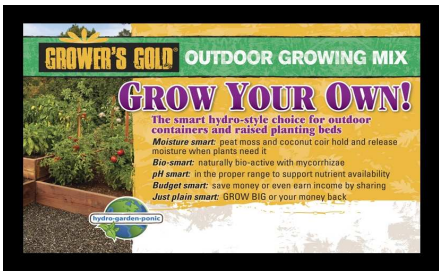

Styrene Sign

Indoor Growing Mix

Sign is 11" wide by 7" tall

Fits Standard Sign Holders

| |
|----------|
| Quantity |
| |

Styrene Sign

Outdoor Growing Mix

Sign is 11" wide by 7" tall